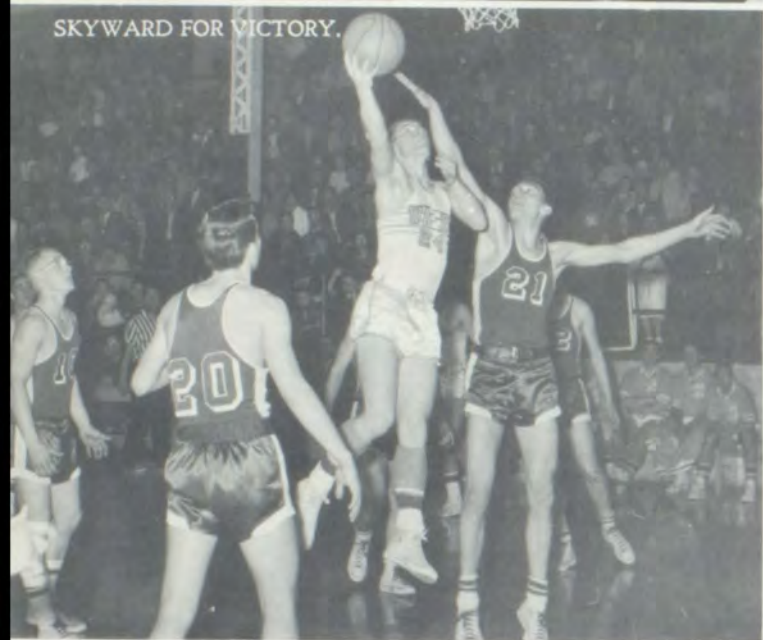

SKYWARD FOR VICTORY.